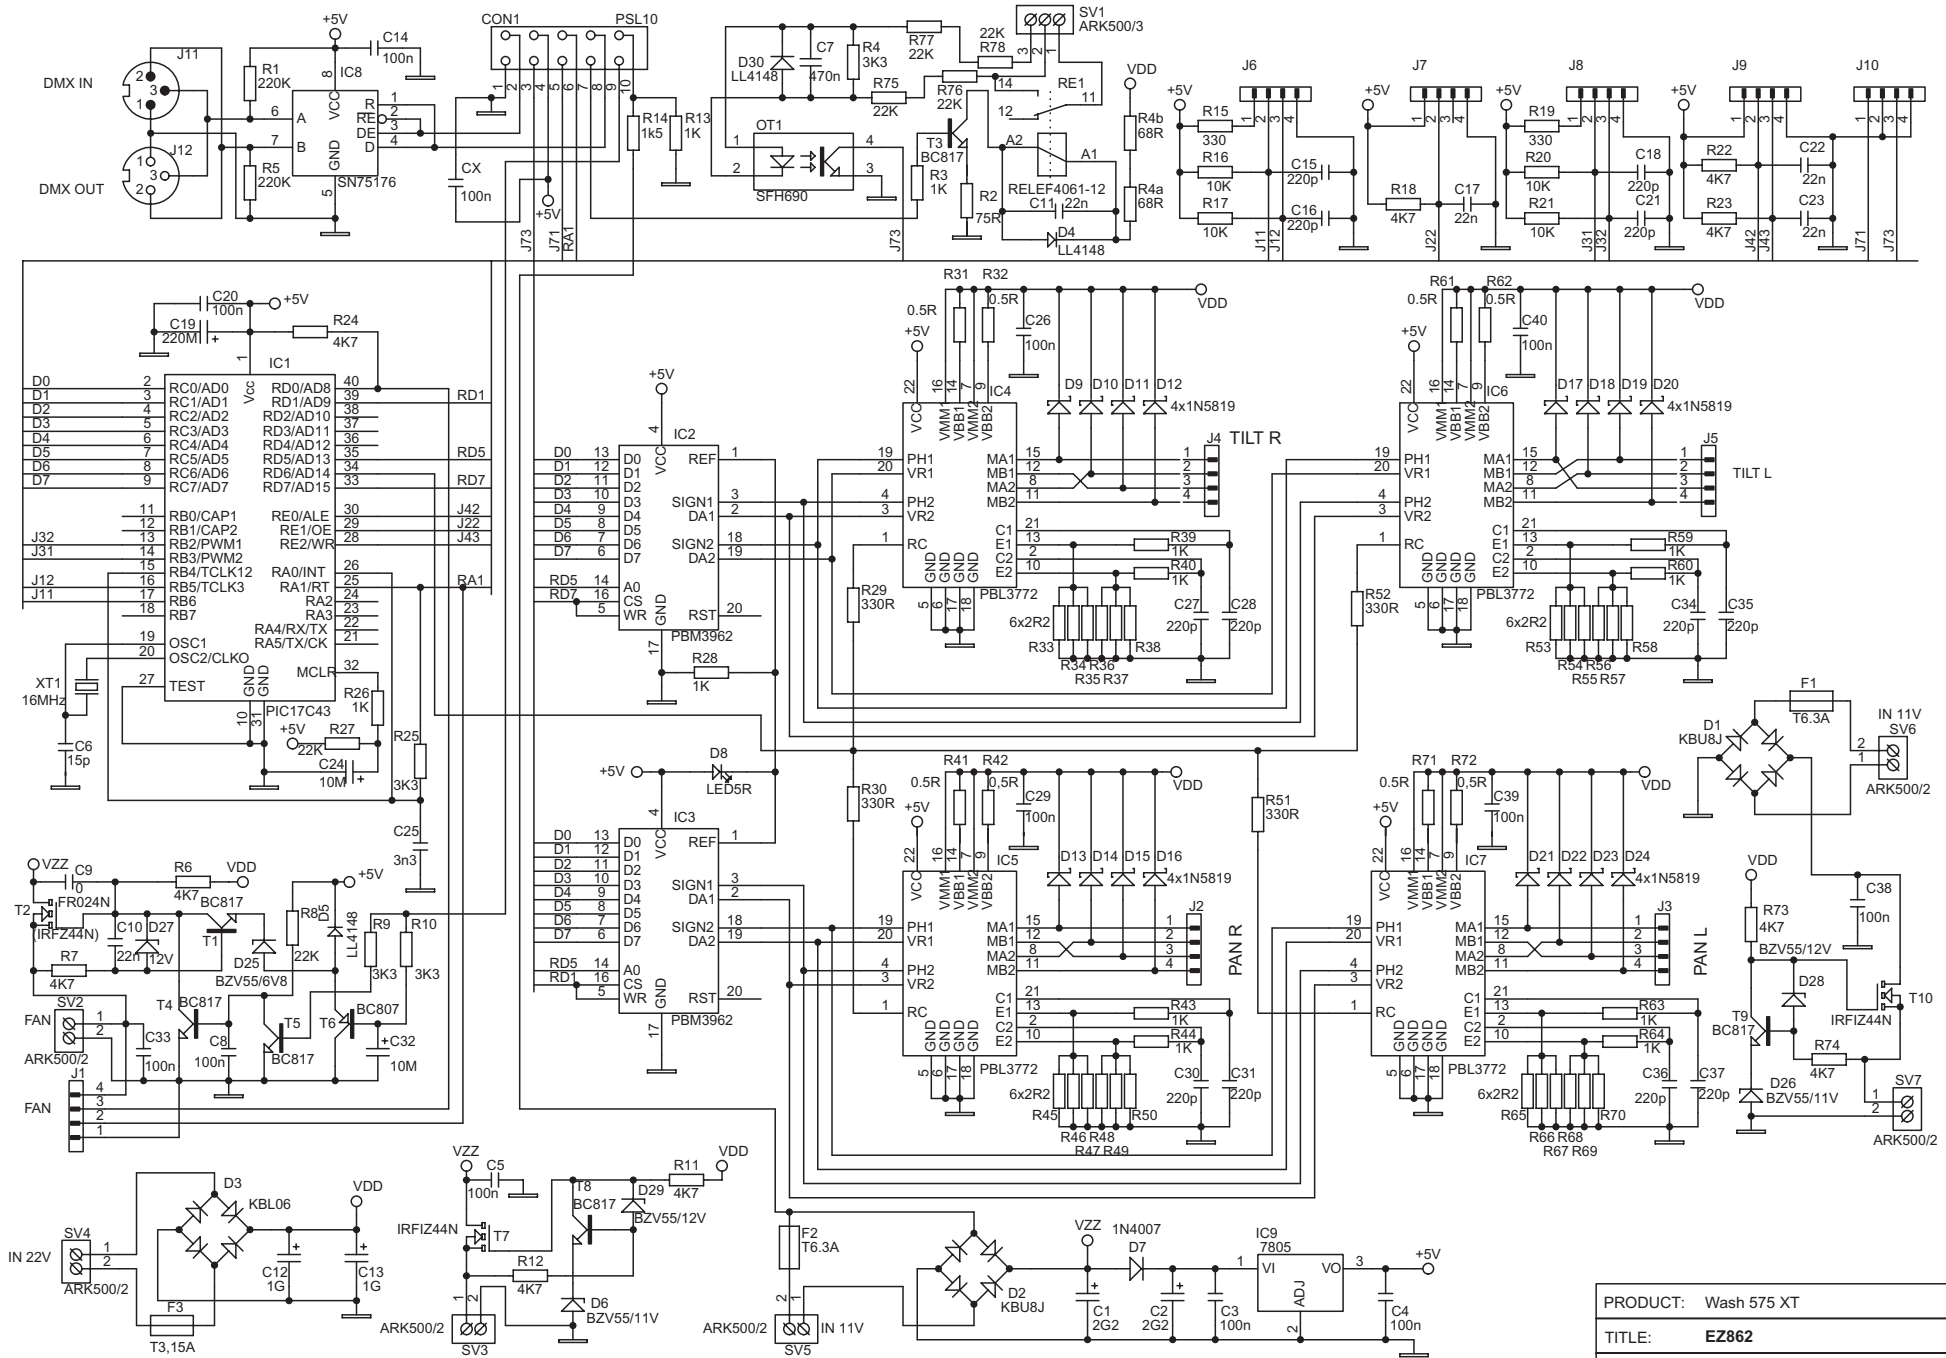

PRODUCT: Wash 575 XT		
TITLE: WIRING DIAGRAM		
DOCUMENT: WIRING DIAGRAM 230V		
VERSION: B	DATE: 30.4.2003	SHEET: 1 OF 5

PRODUCT:	Wash 575 XT
TITLE:	WIRING DIAGRAM
DOCUMENT:	WIRING DIAGRAM 120V
VERSION:	B
DATE:	30.4.2003
SHEET:	2 OF 5

PRODUCT: Wash 575 XT		
TITLE: EZ862		
DOCUMENT: CIRCUIT DIAGRAM		
VERSION: B	DATE: 30.4.2003	SHEET: 3 OF 5

For EZ872PV

PRODUCT: Wash 575 XT		
TITLE: EZ872 / EZ872PV		
DOCUMENT: CIRCUIT DIAGRAM		
VERSION: B	DATE: 30.4.2003	SHEET: 4 OF 5

PRODUCT: Wash 575 XT		
TITLE: EZND 41		
DOCUMENT: CIRCUIT DIAGRAM		
VERSION: B	DATE: 30.4.2003	SHEET: 5 OF 5