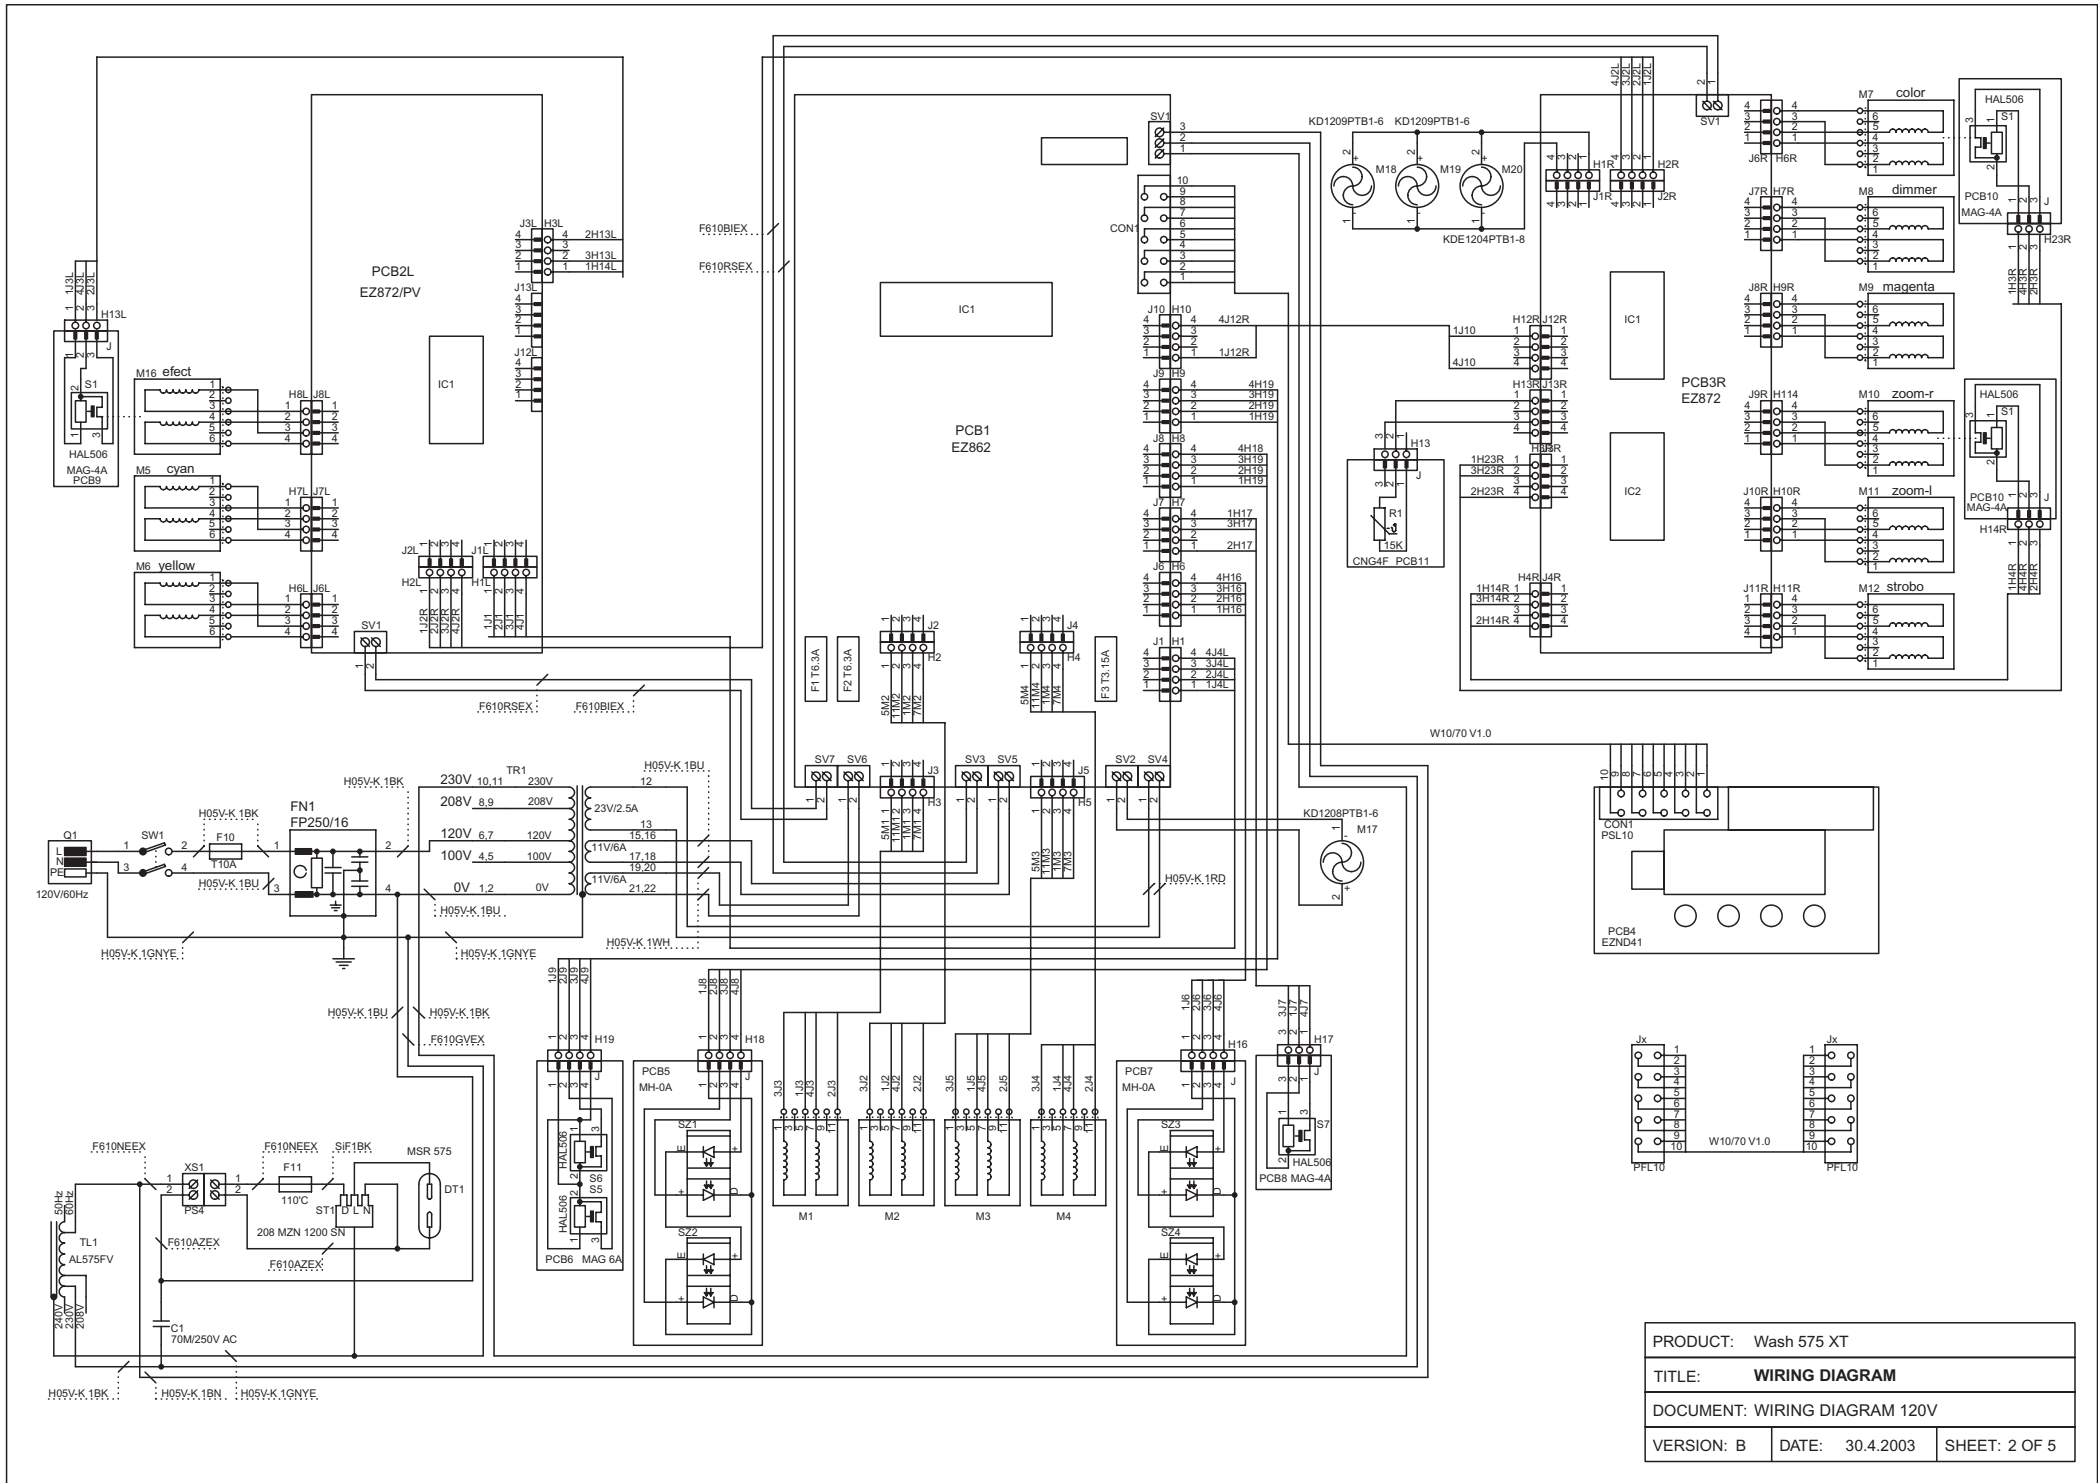

PRODUCT: Wash 575 XT		
TITLE: WIRING DIAGRAM		
DOCUMENT: WIRING DIAGRAM 230V		
VERSION: B	DATE: 30.4.2003	SHEET: 1 OF 5

PRODUCT:	Wash 575 XT
TITLE:	WIRING DIAGRAM
DOCUMENT:	WIRING DIAGRAM 120V
VERSION:	B
DATE:	30.4.2003
SHEET:	2 OF 5

PRODUCT: Wash 575 XT		
TITLE: EZ862		
DOCUMENT: CIRCUIT DIAGRAM		
VERSION: B	DATE: 30.4.2003	SHEET: 3 OF 5

For EZ872PV

PRODUCT: Wash 575 XT		
TITLE: EZ872 / EZ872PV		
DOCUMENT: CIRCUIT DIAGRAM		
VERSION: B	DATE: 30.4.2003	SHEET: 4 OF 5

PRODUCT: Wash 575 XT		
TITLE: EZND 41		
DOCUMENT: CIRCUIT DIAGRAM		
VERSION: B	DATE: 30.4.2003	SHEET: 5 OF 5