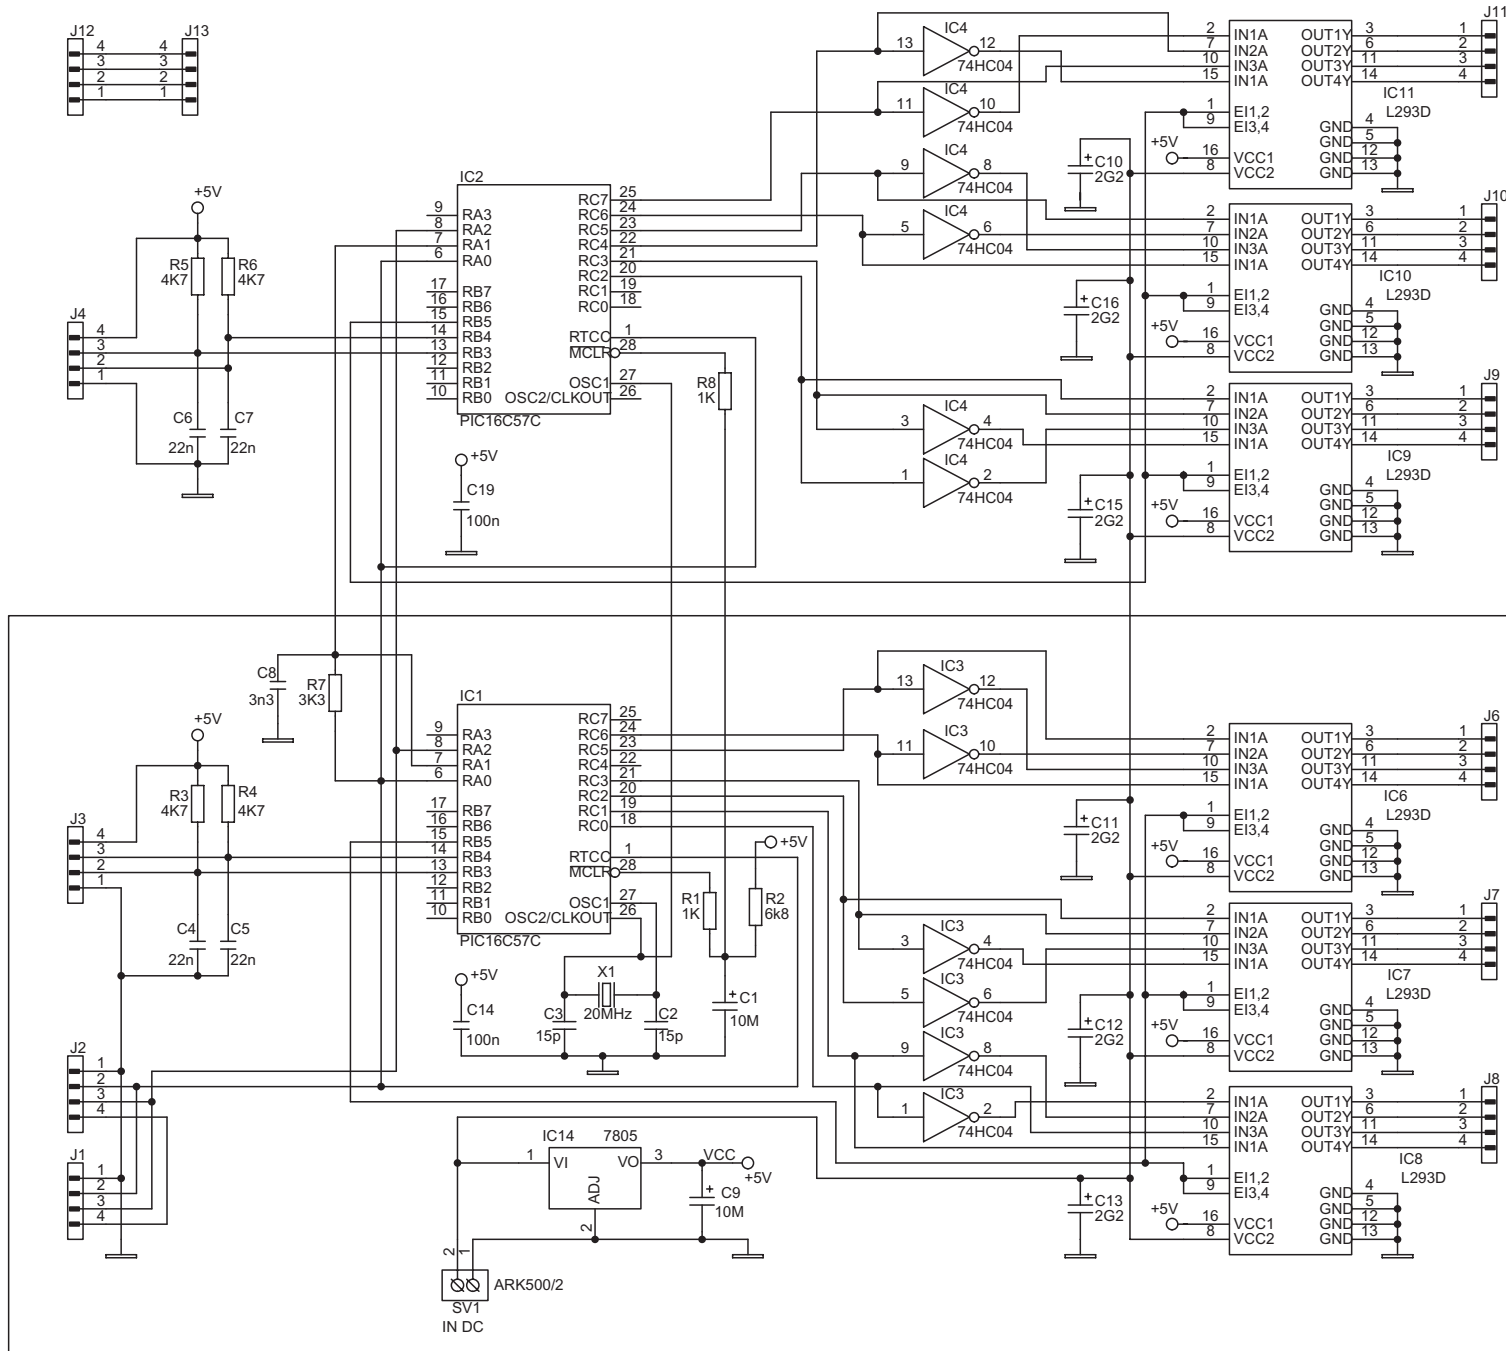

PRODUCT: Wash 575 XT		
TITLE: WIRING DIAGRAM		
DOCUMENT: WIRING DIAGRAM 230V		
VERSION: B	DATE: 30.4.2003	SHEET: 1 OF 5

PRODUCT:	Wash 575 XT
TITLE:	WIRING DIAGRAM
DOCUMENT:	WIRING DIAGRAM 120V
VERSION:	B
DATE:	30.4.2003
SHEET:	2 OF 5

PRODUCT: Wash 575 XT		
TITLE: EZ862		
DOCUMENT: CIRCUIT DIAGRAM		
VERSION: B	DATE: 30.4.2003	SHEET: 3 OF 5

For EZ872PV

PRODUCT: Wash 575 XT		
TITLE: EZ872 / EZ872PV		
DOCUMENT: CIRCUIT DIAGRAM		
VERSION: B	DATE: 30.4.2003	SHEET: 4 OF 5

PRODUCT: Wash 575 XT		
TITLE: EZND 41		
DOCUMENT: CIRCUIT DIAGRAM		
VERSION: B	DATE: 30.4.2003	SHEET: 5 OF 5