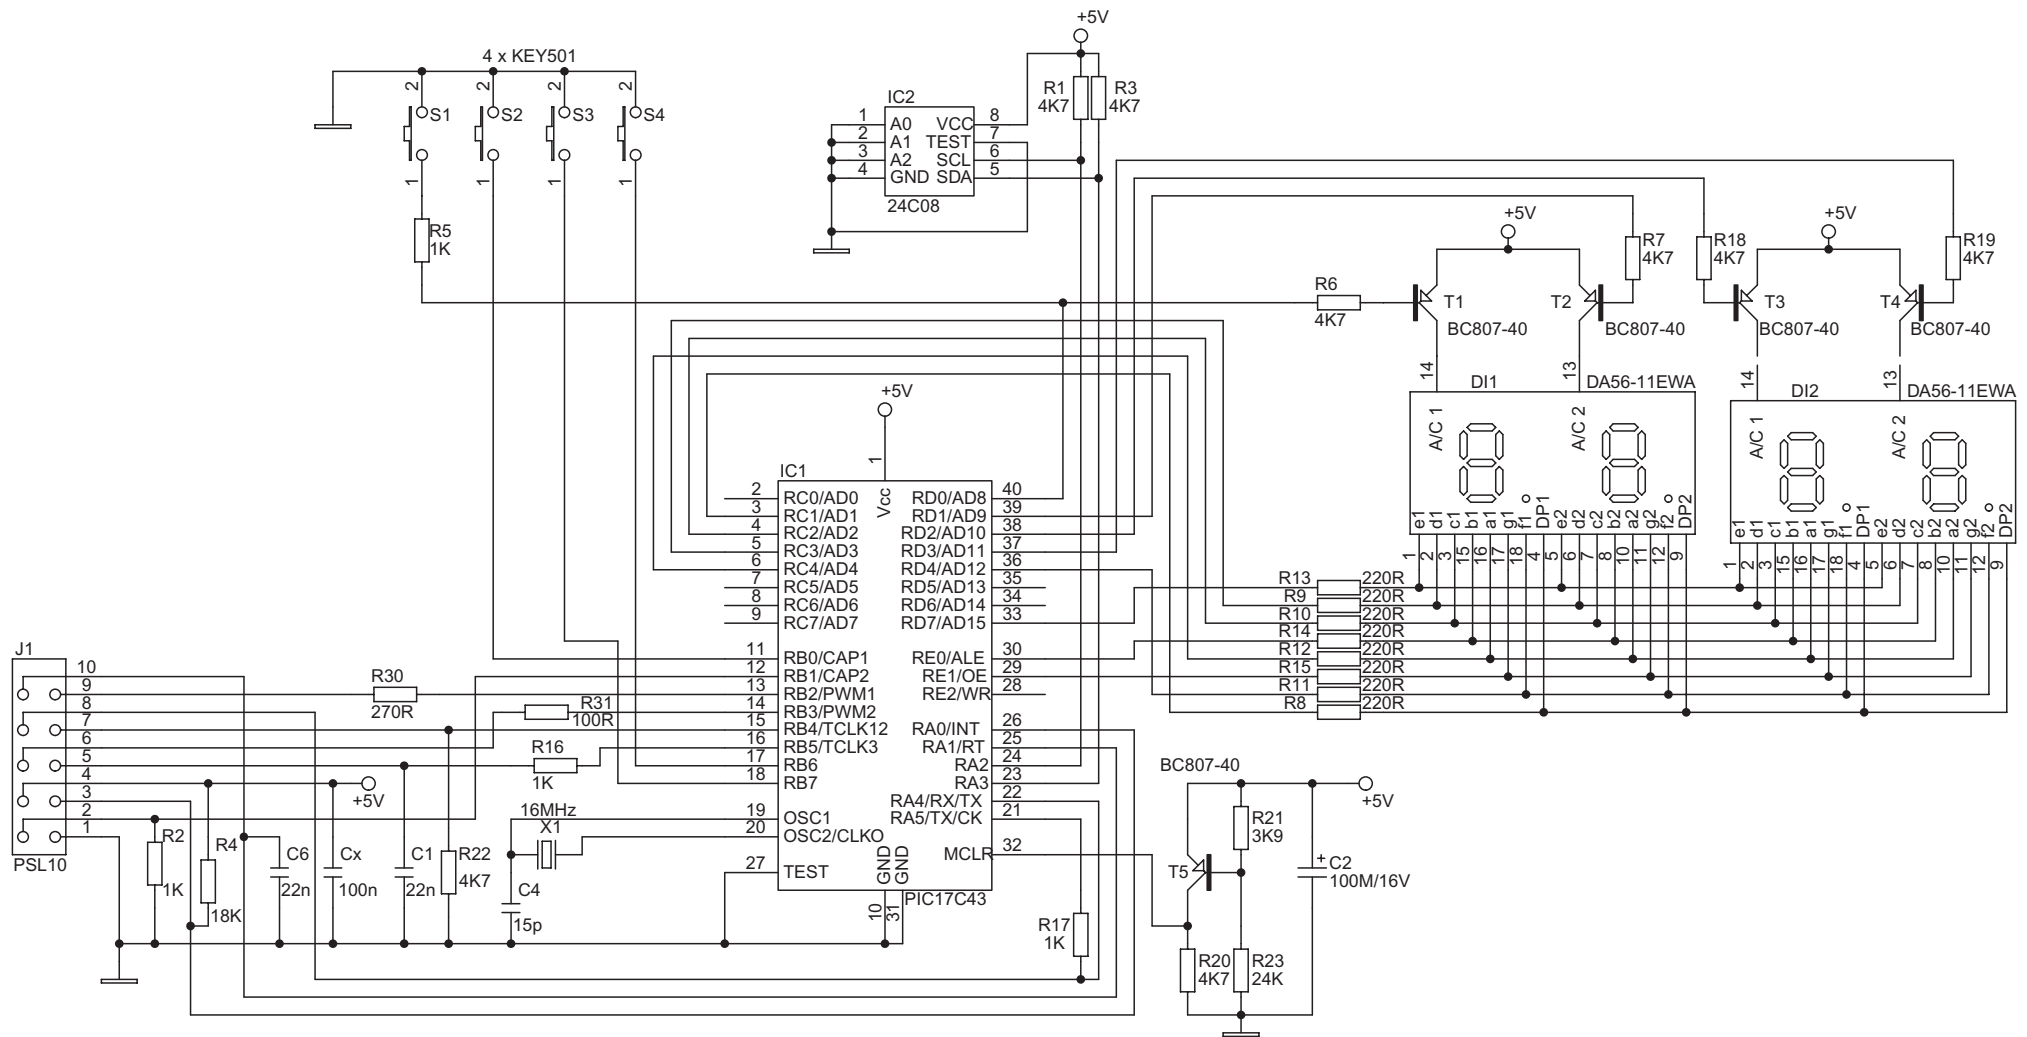

PRODUCT: Wash 575 XT		
TITLE: WIRING DIAGRAM		
DOCUMENT: WIRING DIAGRAM 230V		
VERSION: B	DATE: 30.4.2003	SHEET: 1 OF 5

PRODUCT:	Wash 575 XT
TITLE:	WIRING DIAGRAM
DOCUMENT:	WIRING DIAGRAM 120V
VERSION:	B
DATE:	30.4.2003
SHEET:	2 OF 5

PRODUCT: Wash 575 XT		
TITLE: EZ862		
DOCUMENT: CIRCUIT DIAGRAM		
VERSION: B	DATE: 30.4.2003	SHEET: 3 OF 5

For EZ872PV

PRODUCT: Wash 575 XT		
TITLE: EZ872 / EZ872PV		
DOCUMENT: CIRCUIT DIAGRAM		
VERSION: B	DATE: 30.4.2003	SHEET: 4 OF 5

PRODUCT: Wash 575 XT		
TITLE: EZND 41		
DOCUMENT: CIRCUIT DIAGRAM		
VERSION: B	DATE: 30.4.2003	SHEET: 5 OF 5